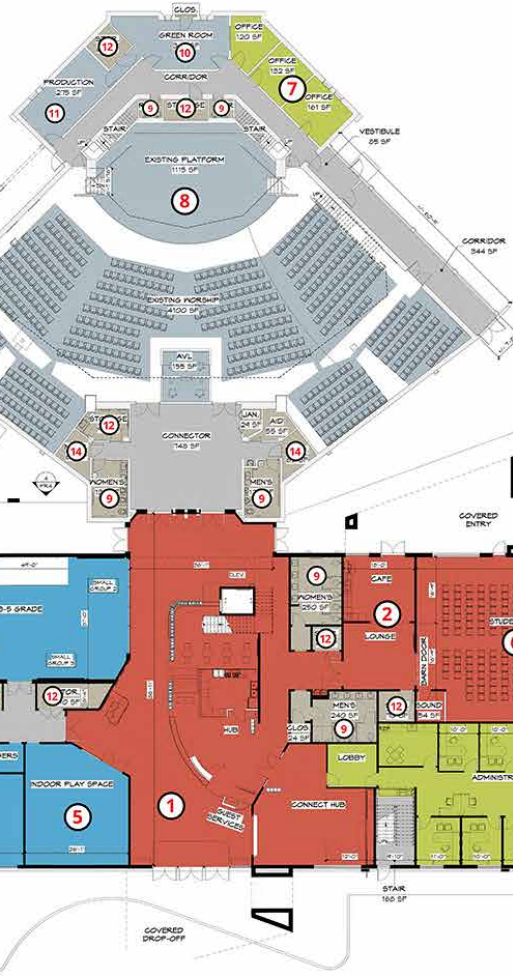

A Guide to The Bridge Church

Bradenton, Florida

Project Details

Phase 1:

- Complete auditorium renovation, including full AVL and electrical infrastructure upgrades, and added balcony and rear main floor seating
- Completely renovated restrooms

Phase 2:

- New addition, including gathering spaces, café, kid's check-in and ministry spaces, administrative offices, and small groups rooms.

The Bridge Church, in Bradenton, Florida has a mission to love people where they are. This close knit church family really values relationships and connection, yet they lacked adequate space on their campus to connect and gather, as well as a defined entry point to the building. They also needed a better solution for the kid's check-in and ministry areas, and a larger worship venue.

Phase two is underway with plans for a new, clear entry, with visible exterior signage. A bright and open hub with clear signage will guide them to each point: gathering and connection zones, kid's check in and ministry spaces, administrative offices, small group rooms, and the worship venue.

KEY:

- 1** Lobby/Connect Hub
- 2** Café/Lounge
- 3** Nursery
- 4** Kids
- 5** Indoor Play
- 6** Student Ministry
- 7** Administrative
- 8** Worship
- 9** Restrooms
- 10** Green Room
- 11** Production
- 12** Storage
- 13** Stroller Parking
- 14** Mechanical